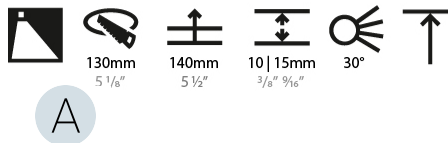

#### PHYSICAL

Shape: Round  
 Diameter (mm): 139  
 Diameter (in): 5 1/2  
 Height (mm): 126  
 Height (in): 4 15/16  
 Ceiling Thickness (mm): 10 / 12.5 / 15  
 Ceiling Thickness (in): 3/8 or 1/2 or 9/16  
 Min. Recessing Depth (mm): 140  
 Min. Recessing Depth (in): 5 1/2  
 Light Distribution: Adjustable / Asymmetric  
 Weight (kg): 0.816  
 Weight (lbs): 1.8  
 Fixture Finish: SSR / BKV / CWI / CRY / HAB / LAG / UFT / ITA / RUA / RUR / MIC / FTG / MYG / TWT / LOD / PUS / FRO / FUP / KIA / POP / BLS / SPG / MEY / GOH / GUM / CHC / COM / ABZ / JAG / OBR / MOS / ROR  
 Fixture Material: Aluminum Die Cast  
 Cut-out Measurements: 130mm / 5 1/8"

#### RATINGS AND CERTIFICATIONS

Certified By: Certified for North American Standards  
 IP rating: IP20

126mm 4 15/16"

Ø 125mm 4 15/16"

Ø 139mm 5 1/2"